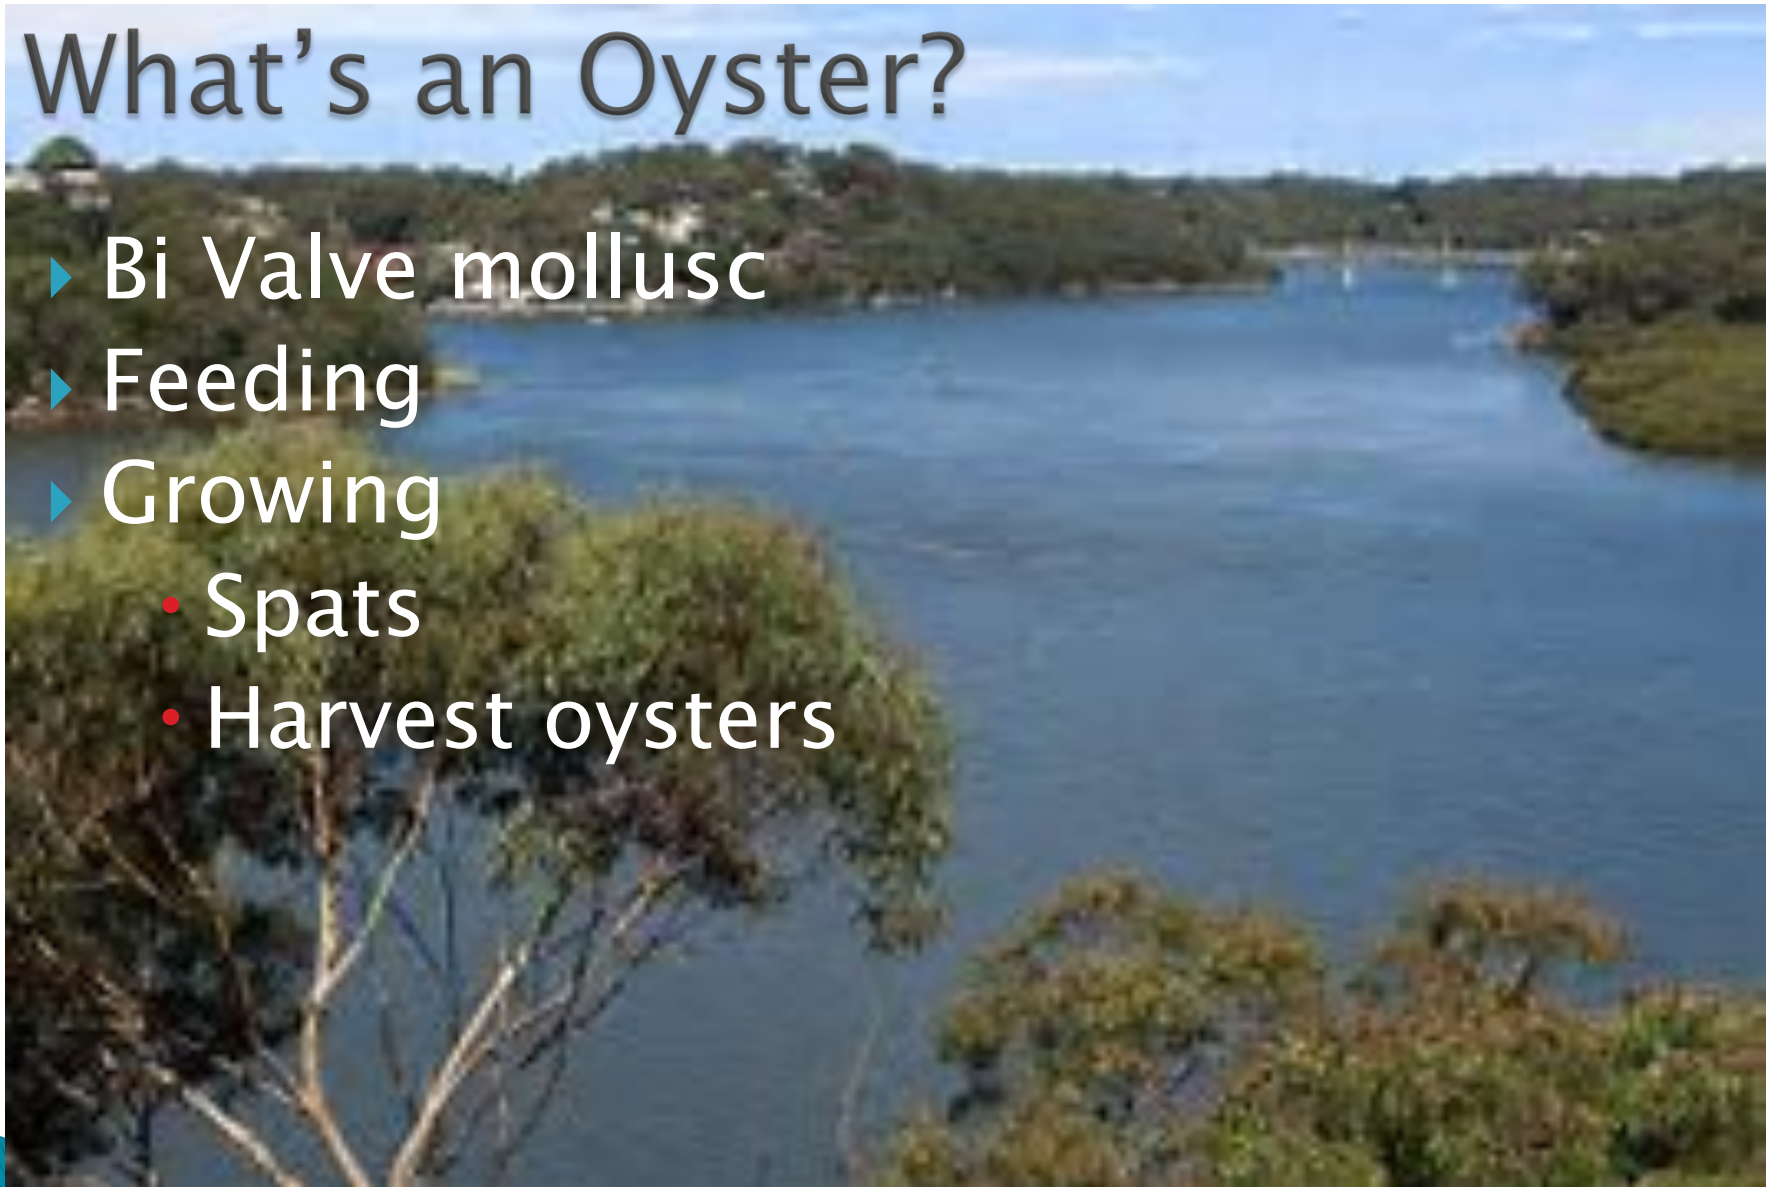

Oyster Farming on Georges River

How, Who, When and Where

Bob Drake

What's an Oyster?

- ▶ Bi Valve mollusc
- ▶ Feeding
- ▶ Growing
 - Spats
 - Harvest oysters

Farming on Georges River

Details

Oatley area

The Farmers

▶ The Derwents

The Farmers

- ▶ The Thomson/Drakes

The Oyster World

- ▶ 50's and 60's halcyon days
- ▶ 1976 sewage outfall
- ▶ Sydney rock oysters and the Qx virus
- ▶ 2010 Pacific Oyster mortality syndrome
- ▶ Demise of the industry