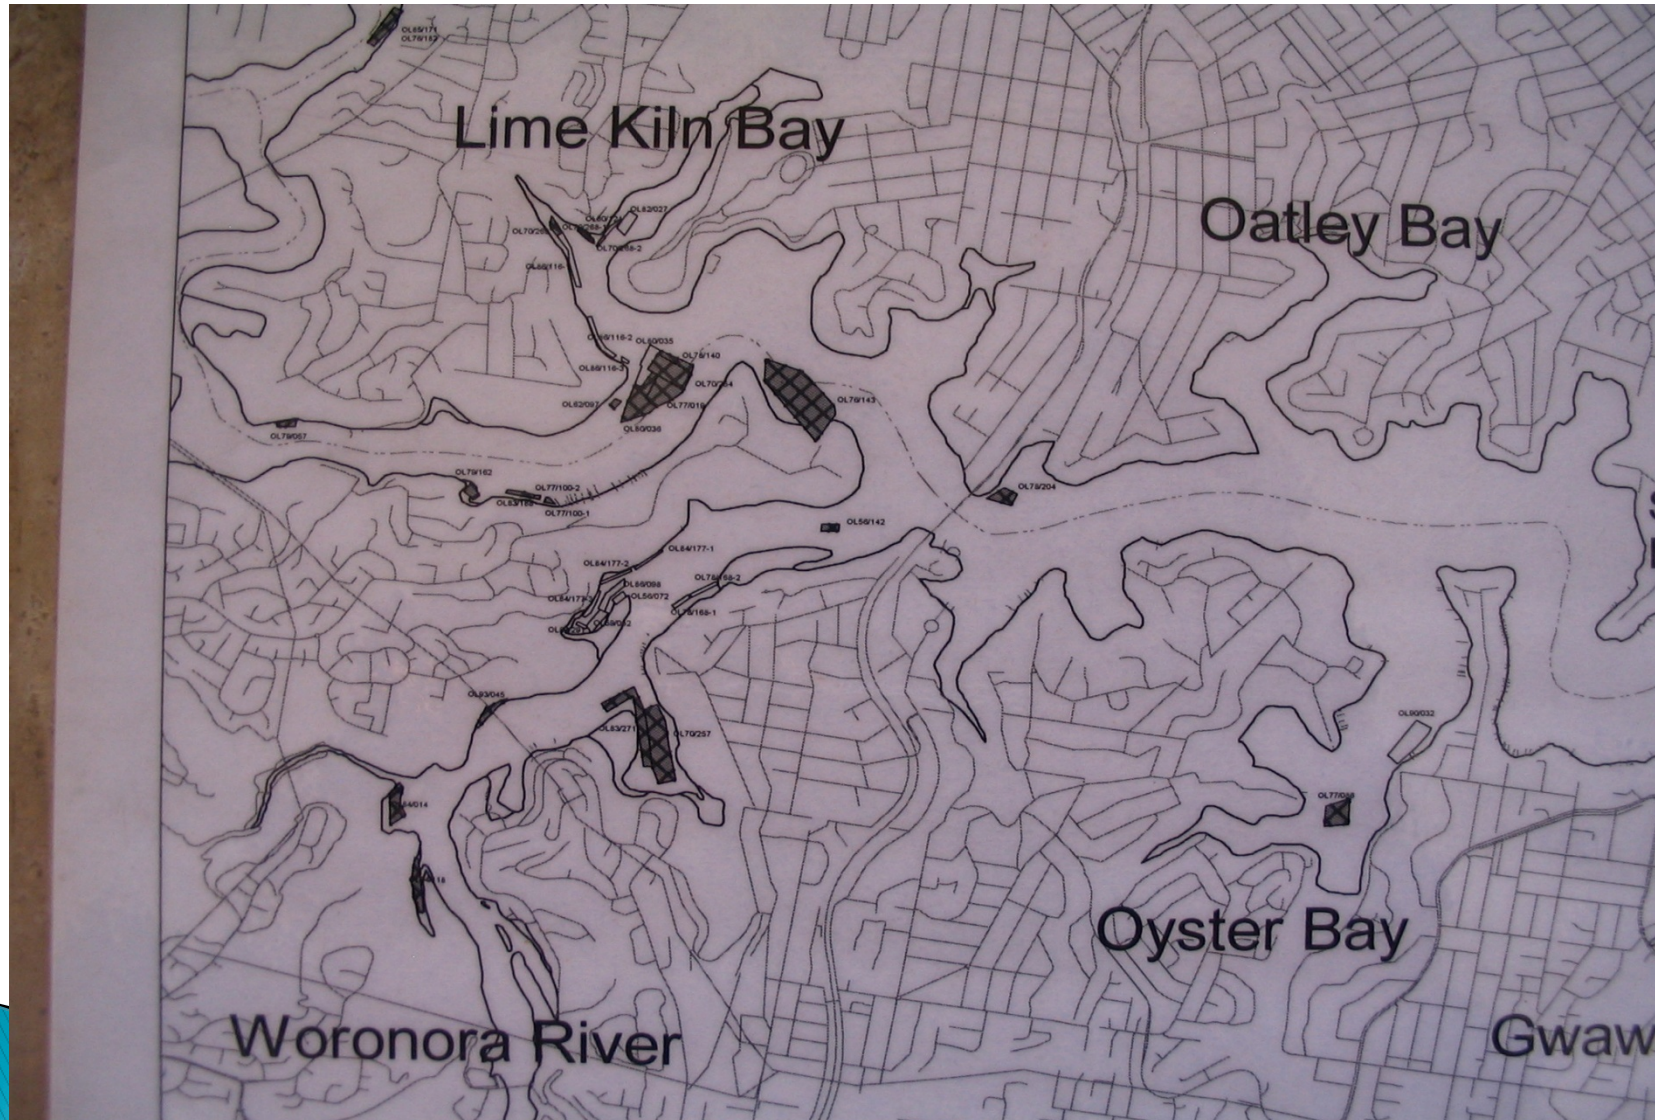

Oyster Farming on Georges River

How, Who, When and Where

Bob Drake

What's an Oyster?

- ▶ Bi Valve mollusc
- ▶ Feeding
- ▶ Growing
 - Spats
 - Harvest oysters

Farming on Georges River

Details

Oatley area

The Farmers

▶ The Derwents

The Farmers

- ▶ The Thomson/Drakes

The Oyster World

- ▶ 50's and 60's halcyon days
- ▶ 1976 sewage outfall
- ▶ Sydney rock oysters and the Qx virus
- ▶ 2010 Pacific Oyster mortality syndrome
- ▶ Demise of the industry